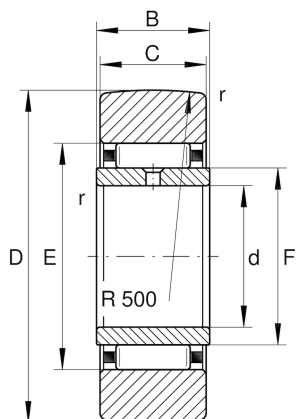

STO8-X-TV

Yoke type track roller

Schaeffler ID:
0002640750000

Yoke type track rollers STO, without axial guidance, outer ring without ribs

Technical information

Main Dimensions & Performance Data

d	8 mm	Bore diameter
D	24 mm	Outside diameter
C	9.8 mm	Width, outer ring
$C_{r w}$	4,200 N	Basic dynamic load rating, radial
$C_{0 r w}$	5,600 N	Basic static load rating, radial
$C_{u r w}$	800 N	Fatigue load limit, radial
$n_{D G}$	8,000 1/min	Speed on permanent grease lubrication
	27.18 g	Weight

Dimensions

B	10 mm	Width, inner ring
E	15 mm	Raceway diameter outer ring
r_{min}	0.3 mm	Minimum chamfer dimension
F	12 mm	Raceway diameter inner ring
R	500 mm	Radius of outer ring outside profile